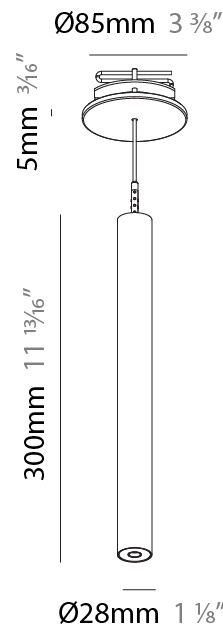

PROJECT
TYPE
SPECIFIER
QUANTITY
DATE

HANGOVER PLUG MONOPOINT RECESSED CANOPY SUSPENSION

A30840-

base number	Color Temperature	Finishes (Diamond)	Finishes (Triangle)	Finishes (Circle)	Lens Options	Cable Options
-------------	-------------------	--------------------	---------------------	-------------------	--------------	---------------

Shape: Cylinder
 Diameter (mm): 28
 Diameter (in): 1 1/8
 Height (mm): 300
 Height (in): 11 13/16
 Max. Overall Height (mm): 2300
 Max. Overall Height (in): 90 3/16
 Min. Recessing Depth (mm): 75
 Min. Recessing Depth (in): 2 15/16
 Light Distribution: Downlight
 Weight (kg): 0.389
 Weight (lbs): 0.856
 Fixture Finish: SSR / BKV / CWI / CRY / HAB / UFT / ITA / RUA / FTG / MYG / LOD / PUS / FRO / FUP / KIA / POP / BLS / SPG / MEY / GOH / GUM / CHC / COM / ABZ / JAG / OBR / MOS / ROR
 Fixture Material: Aluminum
 Cable Details: 2000mm or 4000mm Black Cable
 Cut-out Measurements: 68mm / 2 11/16"

OPTICAL

Optic°: 24 / 32 / 34 / 55 / 58

RATINGS AND CERTIFICATIONS

Certified By: Certified for North American Standards
 IP rating: IP20

HANGOVER PLUG MONOPOINT RECESSED CANOPY SUSPENSION

A30840-

PROJECT	_____
TYPE	_____
SPECIFIER	_____
QUANTITY	_____
DATE	_____

Shape: Cylinder
 Diameter (mm): 28
 Diameter (in): 1 1/8
 Height (mm): 450
 Height (in): 17 11/16
 Max. Overall Height (mm): 2450
 Max. Overall Height (in): 96 7/16
 Min. Recessing Depth (mm): 75
 Min. Recessing Depth (in): 2 15/16
 Light Distribution: Downlight
 Weight (kg): 0.389
 Weight (lbs): 0.856
 Fixture Finish: SSR / BKV / CWI / CRY / HAB / UFT / ITA / RUA / FTG / MYG / LOD / PUS / FRO / FUP / KIA / POP / BLS / SPG / MEY / GOH / GUM / CHC / COM / ABZ / JAG / OBR / MOS / ROR
 Accent Finish: NOR / OPL / YEL / ORA / RED / BLU / GRN
 Fixture Material: Aluminum
 Cable Details: 2000mm or 4000mm Cable - Black, Green, Orange, Red, White
 Cut-out Measurements: 68mm / 2 11/16"